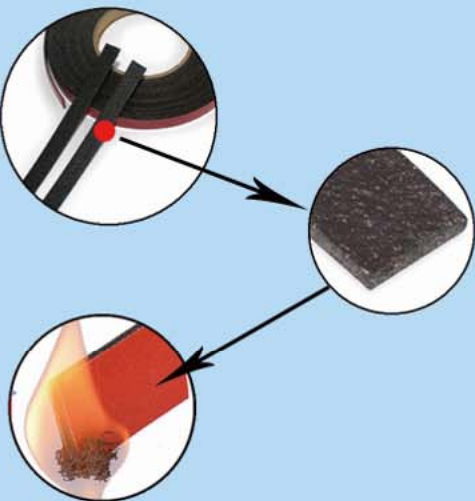

The intumescent Seal that expands in a fire to seal door frames and glazing applications to help prevent the passage of fire, smoke and toxic gases.

You Top has a large range of intumescent seals to suit the OEM and retrofit aftermarket. Intumescent seals are predominantly used in door assemblies manufactured by fire door manufacturers where they incorporate You Top sealing systems into the door set prior to leaving the factory.

Used in fire door assemblies of timber, steel or composite construction, You Top intumescent expands rapidly to many times(6-30 times) its original size upon contact with fire. It concentrates high pressure in confined spaces, exfoliates slowly to protect itself once activated and has good insulation properties. When correctly positioned in the door leaf or door frame margin, the seals expand when activated to prevent the passage of flames, hot smoke and fumes from one compartment to another.

Unlike sodium silicate based material, You Top's unique intumescent is unaffected by water making them ideal for application in damp or humid environments. The intumescent is clean, non-toxic and displays outstanding durability and reliability.