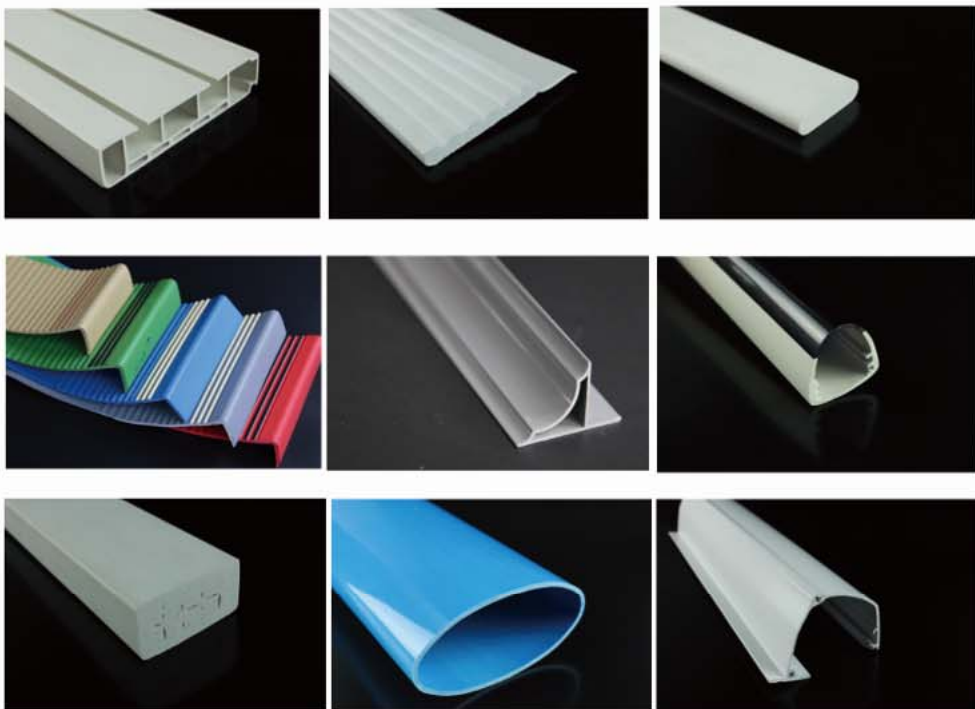

热挤异型材 Matte Finished Profile