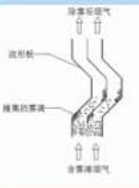

优拓塑业
YOU TOP PLASTIC

新型绿色塑料制品的制造商 —— 您的优质塑料制品供应商

New green plastic products manufacturer —— Your excellent supplier

湖州优拓塑料科技有限公司

HUZHOU YOU TOP PLASTIC TECHNOLOGY CO.,LTD

除水片 Advanced Water Mist Eliminator

产品简介 Product Introduction

工作原理 Working Principle

除水器/除雾器(PVC)的工作原理就是将冷却塔里面的小水滴中的湿热空气分离出去,从而避免环境中的污染和冰冷的水雾,是一种节水 and 环境保护设备。

它广泛应用于火力发电厂、钢铁厂、石化厂、和其他工业部门机械通风和自然通风的冷却塔。在实际操作过程中,它设计先进,质量可靠,效果显著,安装方便,使用寿命长。

Advanced Water Mist Eliminator(PVC) is deducted the hot humid air from the midst of the small droplets drift in cooling Towers, to avoid things around the environment pollution and icy water mist, water saving and environment protection device.

It Widely used in thermal power plant, steel plant, petrochemical plants, and other industrial department mechanical ventilation and natural ventilation cooling tower, in practice that Eliminator has advanced design, reliable quality and effect significantly, easy installation, long service life

物理性能 Physical Properties

序号 NO.	项目 Properties	符号 symbols	单位 Unit	PVC 指标 Value	检测方法 Test Method		
1	密度 Density	ρ	g/cm³	≤1.60	GB1033-86		
2	吸水率 Water Absorption	Wpc	%	-	GB1034-86		
3	尺寸变化率 Dimensional Change Percentage	M	%	≤5.0	-		
4	拉伸强度 Tensile Strength	老化前 Before Aging	σ_t	Mpa	≥45	GB13022-91	
		老化后 After Aging					
5	断裂伸长率 Elongation at Break	Σl	%	≥40	GB13022-91		
6	缺口冲击强度 Notch(ed) Impact Strength	老化前 Before Aging	α_t	10³kJ/m	≥45.0	GB1843-96	
		老化后 After Aging					≥36.0
7	维卡软化温度 Vicat Softening Temperature	Tv	℃	≥82	GB1633-79(88)		
8	氧指数 Oxygen Index (OI)	OI	-	≥40	GB/T2406-93		

优势 Advantages

1. 连续的挤出工艺创造了壁厚均匀的形状
2. 特殊的空气轮廓和光滑的表面创造了较低压力环境
3. 由于采用了防腐性能稳定的塑料材料,能让产品的使用时间更长。
4. 轻便,便于搬运
5. 在3米以上高度使用时无需任何支撑。

1. Manufactured through continuous extrusion process gives uniform thickness to eliminator profile.
2. Lower pressure drop due to special aerodynamic contour and smooth surface.
3. Longer life due to corrosion resistant plastic material
4. Light weight so easy to handle.
5. Up to 3 mtrs height no intermediate support is required.