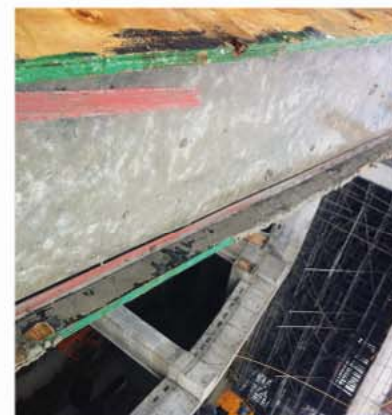

特性 Characteristics

防火, 防水, 防腐, 避免打钉造成的产品破损, 避免弯曲造成的产品损坏, 是取代木质三角条的新型材料。
Fireproof, waterproof, antiseptic, No broken by nailing, No broken by Curving, replacing Wood

使用方法 Application

优拓的发泡三角条具有良好的平直度, 无弯曲, 无扭曲的现象。无论您把三角条钉在或者粘在建筑模板上, 请注意让三角条保持一条直线。通常三角条会被用在混凝土模板的各个地方, 比如室外的墙角, 门窗边角, 裸露墙角的顶部等。
You Top been checked for straightness with no curving or bowing along the length of the product.
The fillet must maintain a straight line for either nailing or gluing of the fillet in formwork.
Chamfer strip is a triangular strip of rigid PVC or Foam PVC, nailed to concrete formwork in various places: outside corners, around window or door openings, at the top of an exposed wall, etc.