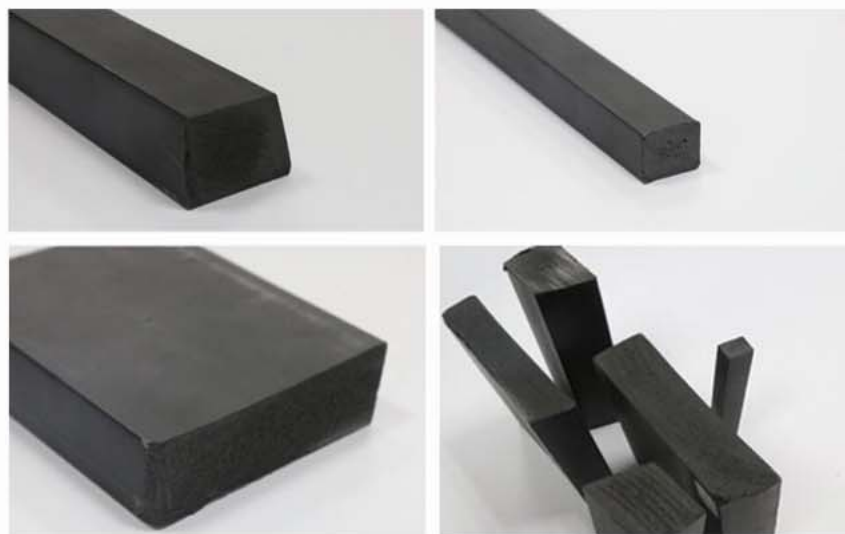

优势 Advantages

1. 连续的挤出工艺创造了壁厚均匀的形状
2. 特殊的空气轮廓和光滑的表面创造了较低压力环境
3. 由于采用了防腐性能稳定的塑料材料,能让产品的使用时间更长。
4. 轻便,便于搬运
5. 在3米以上高度使用时无需任何支撑。

1. Manufactured through continuous extrusion process gives uniform thickness to eliminator profile.
2. Lower pressure drop due to special aerodynamic contour and smooth surface.
3. Longer life due to corrosion resistant plastic material
4. Light weight so easy to handle.
5. Up to 3 mtrs height no intermediate support is required.

使用案例 Application Cases

汽车塑胶配件 Plastic and Rubber Products Accessories for Car

产品描述 Product Description

汽车尾门沿板或隔热板

产品分PS材质,主要用于汽车尾门,不可视,产品密度轻,刚性好,耐化学性能好,有优良的绝热和绝缘性能。

Car tailgate along the plate or insulation panel