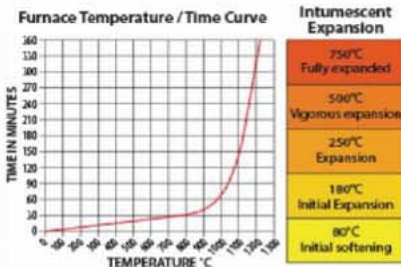

技术性能 Specification

NO.	Test Properties	Standard	Specification
1	Surface Finish	GB18807-1999.6.2	The surface is smooth, flat, no break lines on it
2	Intumescent Temp	6.3.1	Started temp: ≥130°C The main part temp: 300°C-400°C
3	Linear intumescent times	6.3.2	≥30 times of original
4	Fire Resistant	6.4	Oxygen index ≥30
5	Water Resistant	6.5.1	No melt and lique, weight lost ≤5%
6	Acid Resistant	6.5.2	No melt and lique, weight lost ≤5%
7	Alkali Resistant	6.5.3	No melt and lique, weight lost ≤5%
8	Smoke Resistant	6.6	no smoke leak after intumescent
9	Shore A hardness	6.7.1	60S degree
10	Tensile Strength	6.7.2	≥7MPA