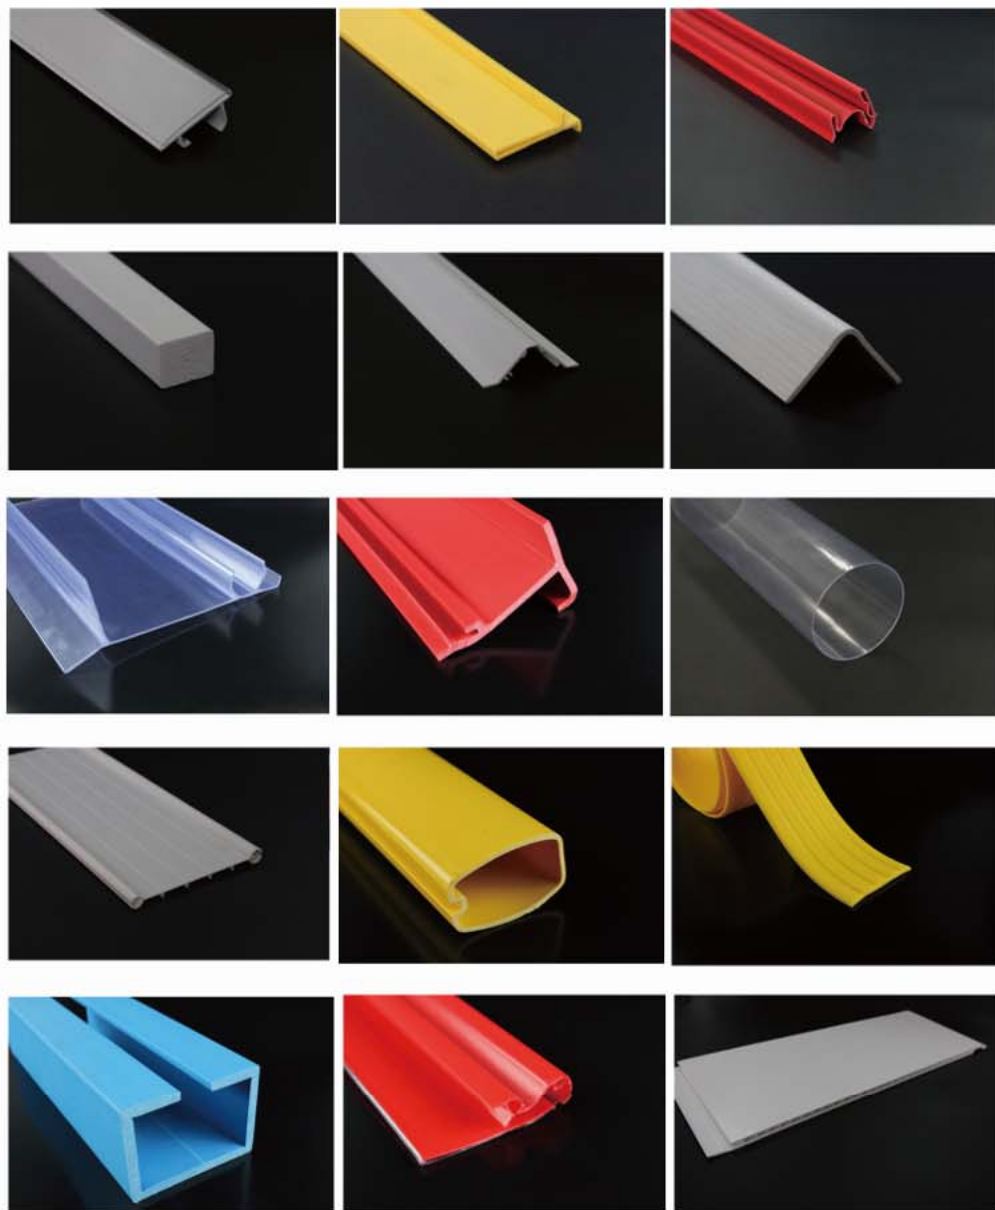

热挤异型材

Matte Finished Profile