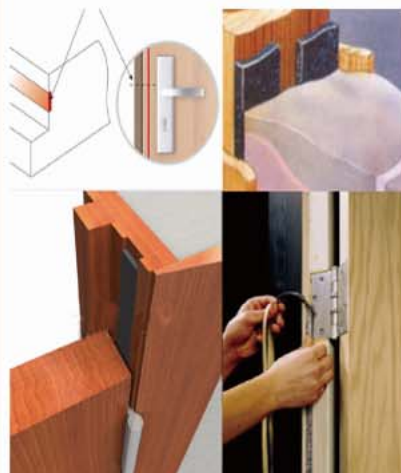

使用照片 Application

MBBR生物填料 —— 您的最佳污水处理媒介
MBBR Bio Filter Media —— Your best sewage treatment media

MBBR生物填料 MBBR Bio Filter Media

产品简介 Product Introduction

优拓移动床生物膜反应器 (MBBR) 技术采用生物膜原理，并结合了传统流化床的优点，是一种高效的生物处理工艺。MBBR工艺通过向反应器中投加一定数量的悬浮填料 (生物膜载体)，在填料的受保护面积上，不同的微生物 (从细菌到纤毛虫再到轮虫) 集中在生物膜上，在悬浮活性污泥与悬浮载体表面的生物膜共同作用下，大大提高系统的抗冲击负荷能力，达到提高污水处理的效能和稳定出水水质的能力。优拓公司材质为：HDPE，食品级高密度聚乙烯。常规产品比重为：0.96g/cm 可针对不同废水性质定制不同比重的MBBR填料。

You Top MBBR filter media is a novel biologically active carrier, it adopts scientific formula, depending on the nature of water, blending a variety of beneficial microorganisms grow quickly attached trace elements in polymer materials, through a special process modification, constructed, with more than large surface area, hydrophilic, high biological activity, biofilm fast, good effect, good impact resistance.

You Top MBBR material: HDPE
Density: 0.96g/cm
It can customize different density MBBR bio media according to different waste water.